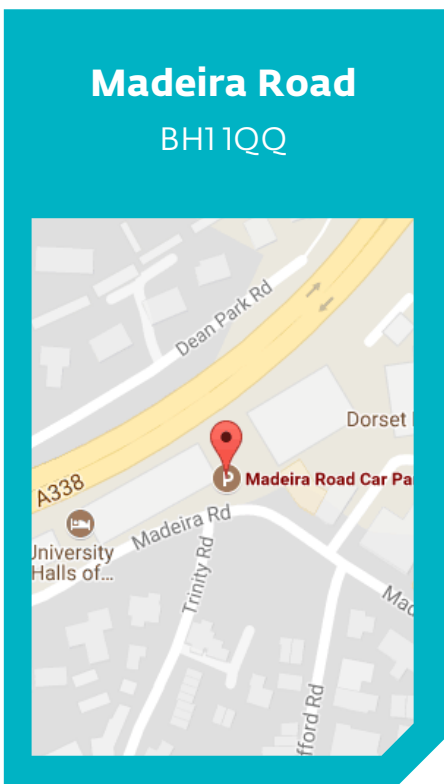

## Bournemouth Train Station

Exit the train station on the side with **ASDA** and the bus stops, and walk left towards **Holdenhurst Road** then turn right. When near the main roundabout, take the subway down. Take the third exit (Labeled '**W**', first exit to the right towards '**Universities**' and '**Lansdowne**'). Exit the subway and turn right, continue walking and take the first left on **Oxford Road**. Continue down Oxford Road, **Holland House** will be on your right. Enter the main lobby and ask for **ESET**. We'll be on the **5th Floor**.