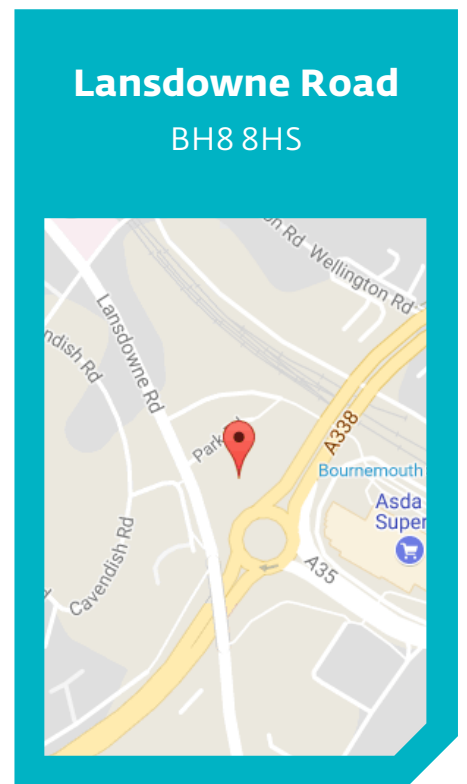

## Bournemouth Train Station

Exit the train station on the side with **ASDA** and the bus stops, and walk left towards **Holdenhurst Road** then turn right. When near the main roundabout, take the subway down. Take the third exit (Labeled '**W**', first exit to the right towards '**Universities**' and '**Lansdowne**'). Exit the subway and turn right, continue walking and take the first left on **Oxford Road**. Continue down Oxford Road, **Holland House** will be on your right. Enter the main lobby and ask for **ESET**. We'll be on the **5th Floor**.