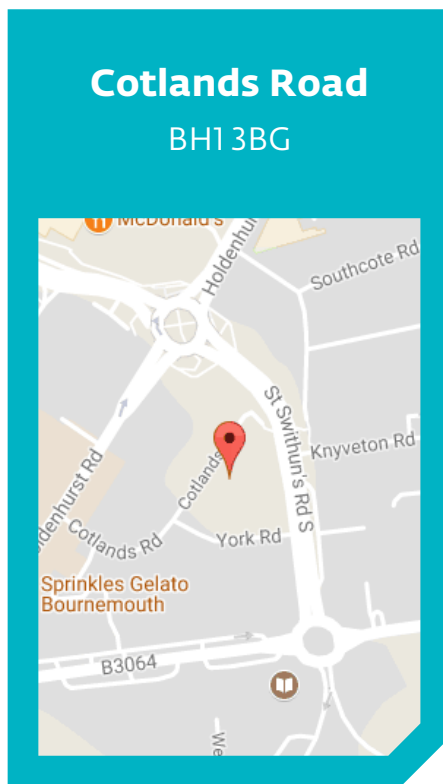

## Bournemouth Train Station

Exit the train station on the side with **ASDA** and the bus stops, and walk left towards **Holdenhurst Road** then turn right. When near the main roundabout, take the subway down. Take the third exit (Labeled '**W**', first exit to the right towards '**Universities**' and '**Lansdowne**'). Exit the subway and turn right, continue walking and take the first left on **Oxford Road**. Continue down Oxford Road, **Holland House** will be on your right. Enter the main lobby and ask for **ESET**. We'll be on the **5th Floor**.